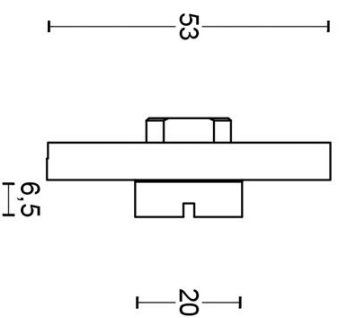

TENSE BBWC53

lever handle accessory
privacy set
stainless steel

FORMANI®		Part number:	
Doc no.:	3301T001 TENSE BBWC53 V01.dwg	Description:	TENSE BBWC53
Drawn by:	Christian Brimbois	Creation date:	16-2-2016
FORMANI HOLLAND B.V. - EUROPALAAN 12 6199 AB MAASTRICHT-AIRPORT NL		T. +31 (0)43 308 90 00	INFO@FORMANI.COM FORMANI.COM
		Format:	A3