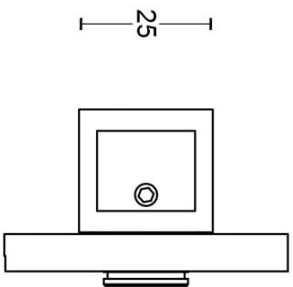

TENSE BBWC53

lever handle accessory
privacy set
stainless steel

FORMANI®		Part number:	
Doc no.:	3301T001 TENSE BBWC53 V01.dwg	Description:	TENSE BBWC53
Drawn by:	Christian Brimbois	Creation date:	16-2-2016
FORMANI HOLLAND B.V. - EUROPALAAN 12 6199 AB MAASTRICHT-AIRPORT NL		T. +31 (0)43 308 90 00	INFO@FORMANI.COM FORMANI.COM
		Format:	A3