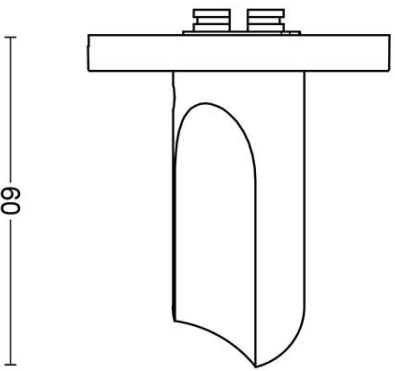

ECLIPSE DR100-G

lever handle
stainless steel

FORMANI®

FORMANI HOLLAND B.V.
EUROPEAN UNIT 2
6199 AE MAASTRICHT-AIRPORT NL
T +31 (0)43 308 90 00
INFO@FORMANI.COM
WWW.FORMANI.COM

Formani filename: 3901D001_DR100G_V01.dwg

Drawn by: Semih Aslan

Creation date: 25-11-2020

Type :

ECLIPSE DR100-G

Version:

V01

Description:

lever handle
stainless steel

Format

A3