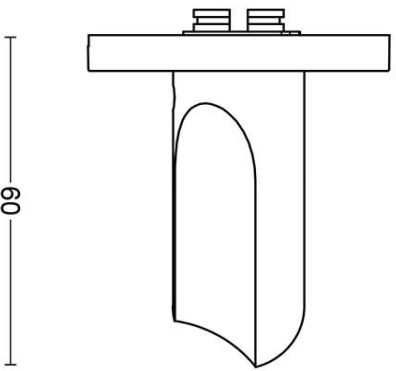

ECLIPSE DR100-G

lever handle
stainless steel

FORMANI®

FORMANI HOLLAND B.V.
EUROPEAN UNIT 2
6199 AE MAASTRICHT-AIRPORT NL
T +31 (0)43 308 90 00
INFO@FORMANI.COM
WWW.FORMANI.COM

Formani filename: 3901D001_DR100G_V01.dwg

Drawn by: Semih Aslan

Creation date: 25-11-2020

Type :

ECLIPSE DR100-G

Version:

V01

Description:

lever handle
stainless steel

Format:

A3