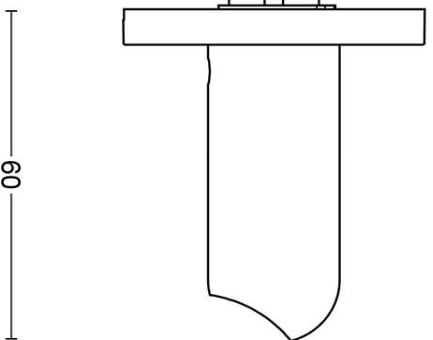

ECLIPSE DR101-G

lever handle
stainless steel

FORMANI® FORMANI HOLLAND B.V. EUROPEAN UNIT 2 6199 AE MAASTRICHT-AIRPORT NL T +31 (0)43 308 90 00 INFO@FORMANI.COM WWW.FORMANI.COM		Type : ECLIPSE DR101-G	Version : V01
Formani filename: 3901D002_DR101G_V01.dwg		Description : lever handle stainless steel	Format : A3
Drawn by: Semih Aslan			
Creation date: 23-11-2020