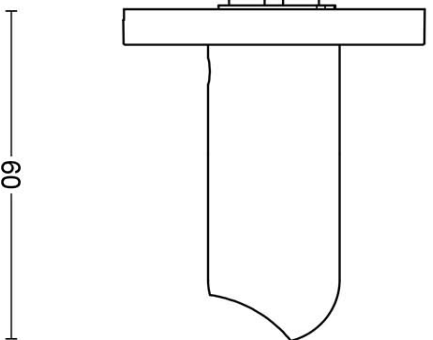

# ECLIPSE DR101-G

lever handle  
stainless steel

53

136

38

150

6.5

**FORMANI®**