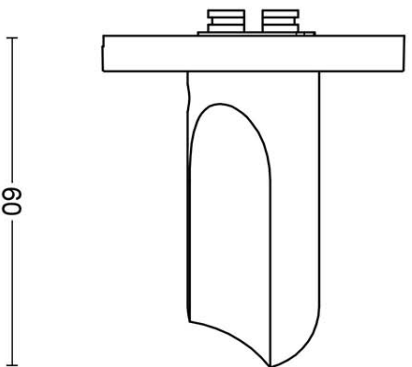

ECLIPSE DR102-G

lever handle
stainless steel

60

53

38

150

23

6.5

Type :

ECLIPSE DR102-G

Version:

V01

Description:

lever handle
stainless steel

Format:

A3