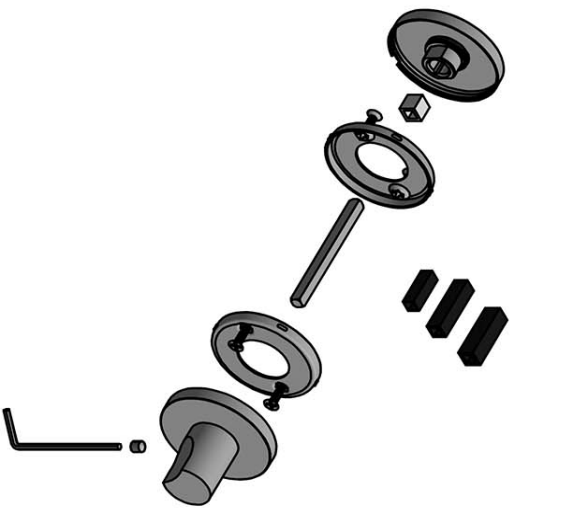

DRWC53

turn and release set including 5/6/7/8 spindle

Product information

Code: 3901T001IMXXU

Finish: PVD satin gold

UNIT: Set

Collection: ECLIPSE

Designer: David Rockwell

EAN code: 8718009416471

ECLIPSE by David Rockwell

The ECLIPSE series is a total concept collection consisting of door, window, and furniture fittings.

Finishes

- satin stainless steel
- bronze
- PVD satin gold
- PVD satin black

ECLIPSE DRWC53

lever handle accessory
 privacy set
 stainless steel

| | | | |
|---|--|---|---|
| <p>FORMANI®</p> <p>FORMANI HOLLAND B.V. EUROPEAN 6199 AB MAASTRICHT-AIRPORT NL T +31 (0)43 308 90 00 INFO@FORMANI.COM WWW.FORMANI.COM</p> | <p>Type : ECLIPSE DRWC53</p> | <p>Formani filename: 3901T001_DRWC53_V01.dwg</p> <p>Drawn by: Christian Brinbois</p> <p>Creation date: 23-11-2020</p> | <p>Description: lever handle accessory privacy set stainless steel</p> <p>Format: A3</p> |
|---|--|---|---|

ECLIPSE

by David Rockwell

Simplicity meets innovation in ECLIPSE by David Rockwell. The iconic silhouette is a cylindrical form with a curved, carved channel—an inflection point that perfectly meets the hand's grasp. Simple, sculptural tooling offers both a square and round return option for a distinctive profile. The sublime finish creates soft lines that ensure a perfect ergonomic grip. The door handle is manufactured as one piece, allowing the moon-like detailing to continue seamlessly along the entire length of the arm and over the curve to the start of the neck.