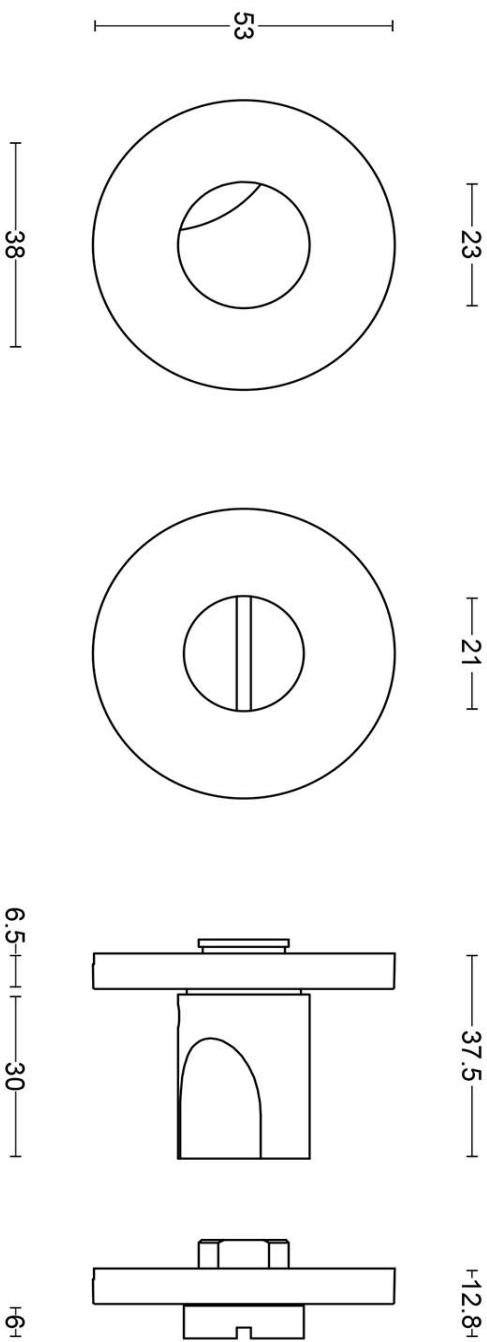

DRWC53

turn and release set including 5/6/7/8 spindle

Product information

Code: 3901T001IMXXU

Finish: PVD satin gold

UNIT: Set

Collection: ECLIPSE

Designer: David Rockwell

EAN code: 8718009416471

ECLIPSE by David Rockwell

The ECLIPSE series is a total concept collection consisting of door, window, and furniture fittings.

Finishes

- satin stainless steel
- bronze
- PVD satin gold
- PVD satin black

ECLIPSE DRWC53

lever handle accessory
 privacy set
 stainless steel

| | | | |
|---|--|---|---|
| <p>FORMANI®</p> <p>FORMANI HOLLAND B.V. EUROPEAN 6199 AB MAASTRICHT-AIRPORT NL T +31 (0)43 308 90 00 INFO@FORMANI.COM WWW.FORMANI.COM</p> | <p>Type : ECLIPSE DRWC53</p> | <p>Formani filename: 3901T001_DRWC53_V01.dwg</p> <p>Drawn by: Christian Brinbois</p> <p>Creation date: 23-11-2020</p> | <p>Description: lever handle accessory privacy set stainless steel</p> <p>Format: A3</p> |
|---|--|---|---|

ECLIPSE

by David Rockwell

Simplicity meets innovation in ECLIPSE by David Rockwell. The iconic silhouette is a cylindrical form with a curved, carved channel—an inflection point that perfectly meets the hand's grasp. Simple, sculptural tooling offers both a square and round return option for a distinctive profile. The sublime finish creates soft lines that ensure a perfect ergonomic grip. The door handle is manufactured as one piece, allowing the moon-like detailing to continue seamlessly along the entire length of the arm and over the curve to the start of the neck.