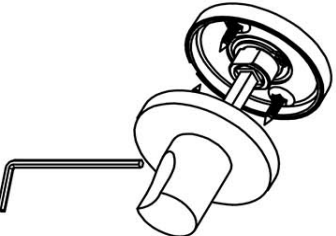

ECLIPSE DRWC53

lever handle accessory
privacy set
stainless steel

FORMANI® FORMANI HOLLAND B.V. EUROPEAN 6199 AB MAASTRICHT-AIRPORT NL T +31 (0)43 308 90 00 INFO@FORMANI.COM WWW.FORMANI.COM	Type : ECLIPSE DRWC53	Formani filename: 3901T001_DRWC53_V01.dwg Drawn by: Christian Brinbois Creation date: 23-11-2020	Description: lever handle accessory privacy set stainless steel Format: A3