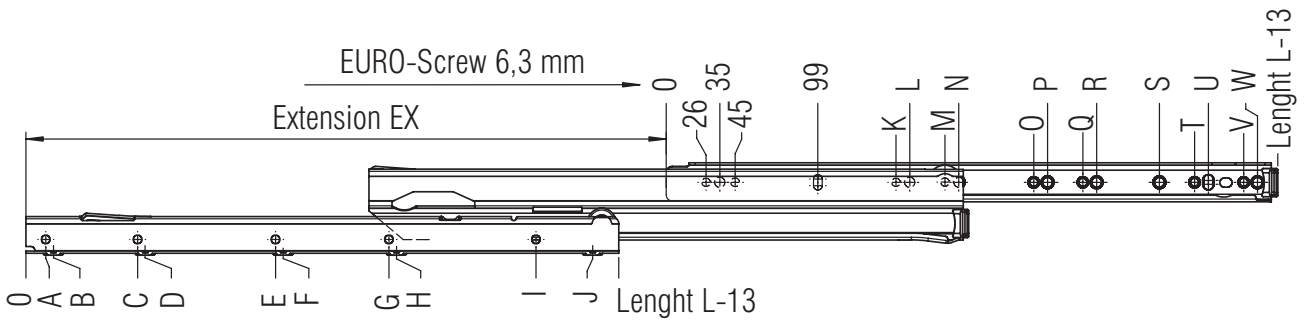

FR 6500

SLIDE TYPE:	Full-Extension Drawer Slide - Telescopic-Action
MOUNTING:	Bottom Mount

WIDTH:	12 mm
LOAD CAPACITY:	dynamic up to 50 kg

MATERIAL:	steel or white powder coated
------------------	------------------------------

FEATURES:	solid delrin* rollers, silent rollers
------------------	---------------------------------------

SPECIFICATIONS & NOTES:
<ul style="list-style-type: none"> ▶ lateral stability provided by specially shaped profiles ▶ with impact-absorbing stop and overrun safety clip already mounted in middle profile ▶ easy mounting and removal of middle profile ▶ special reinforcement of middle profile ▶ special geometry of backstops and self-closing features ensures quiet operation and precise guidance of middle profile ▶ with over-extension (standard) ▶ double-sided captive profile ▶ self-closing
<p>① compatible with regular-extension drawer slides FR 2021, FR 2022 and the FR 2026 in the 32 mm system</p>