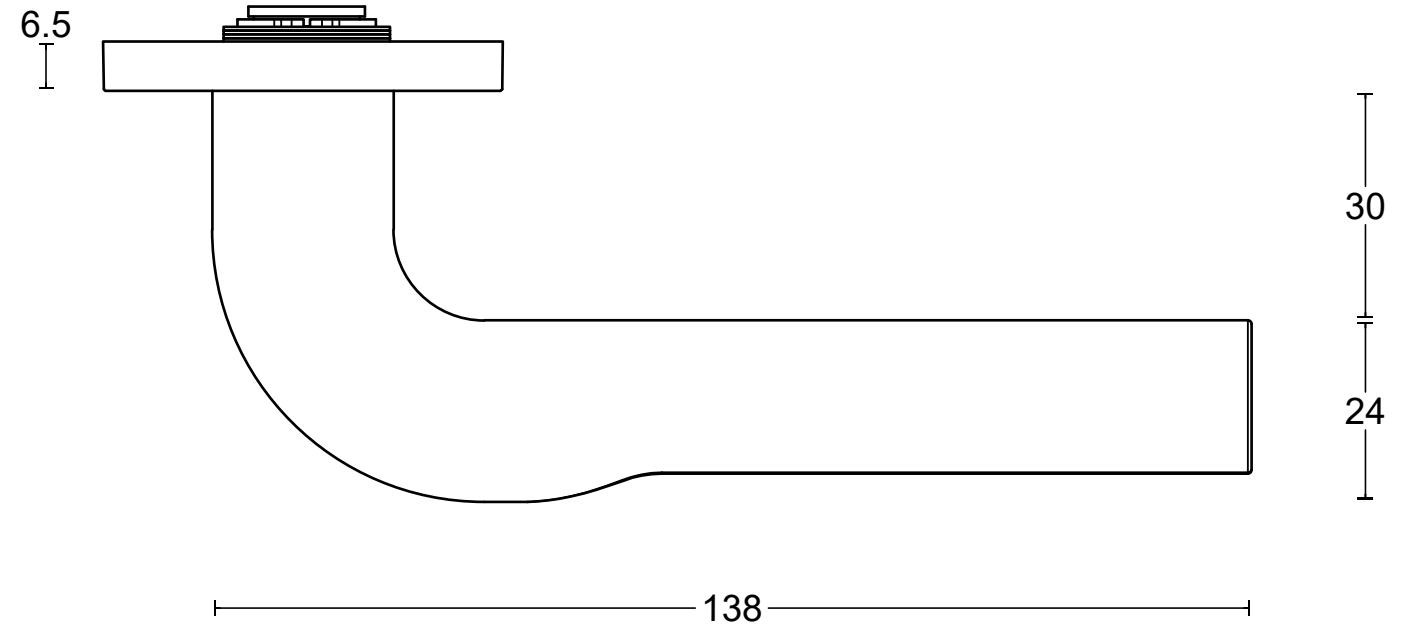

RIVIO GL100G

solid sprung lever handle attached
to rose with stainless steel sub-rose
stainless steel

	FORMANI HOLLAND B.V. EUROPALAAN 12 6199 AB MAASTRICHT-AIRPORT NL T +31 (0)43 308 90 00 INFO@FORMANI.COM WWW.FORMANI.COM	Type :	RIVIO GL100G	Version:	V01
	Formani filename: 4101D001_GL100G_V01.dwg	Description: solid sprung lever handle attached to rose with stainless steel sub-rose stainless steel	Format	A3	
	Drawn by: Semih Aslan				
Creation date: 30-8-2022					