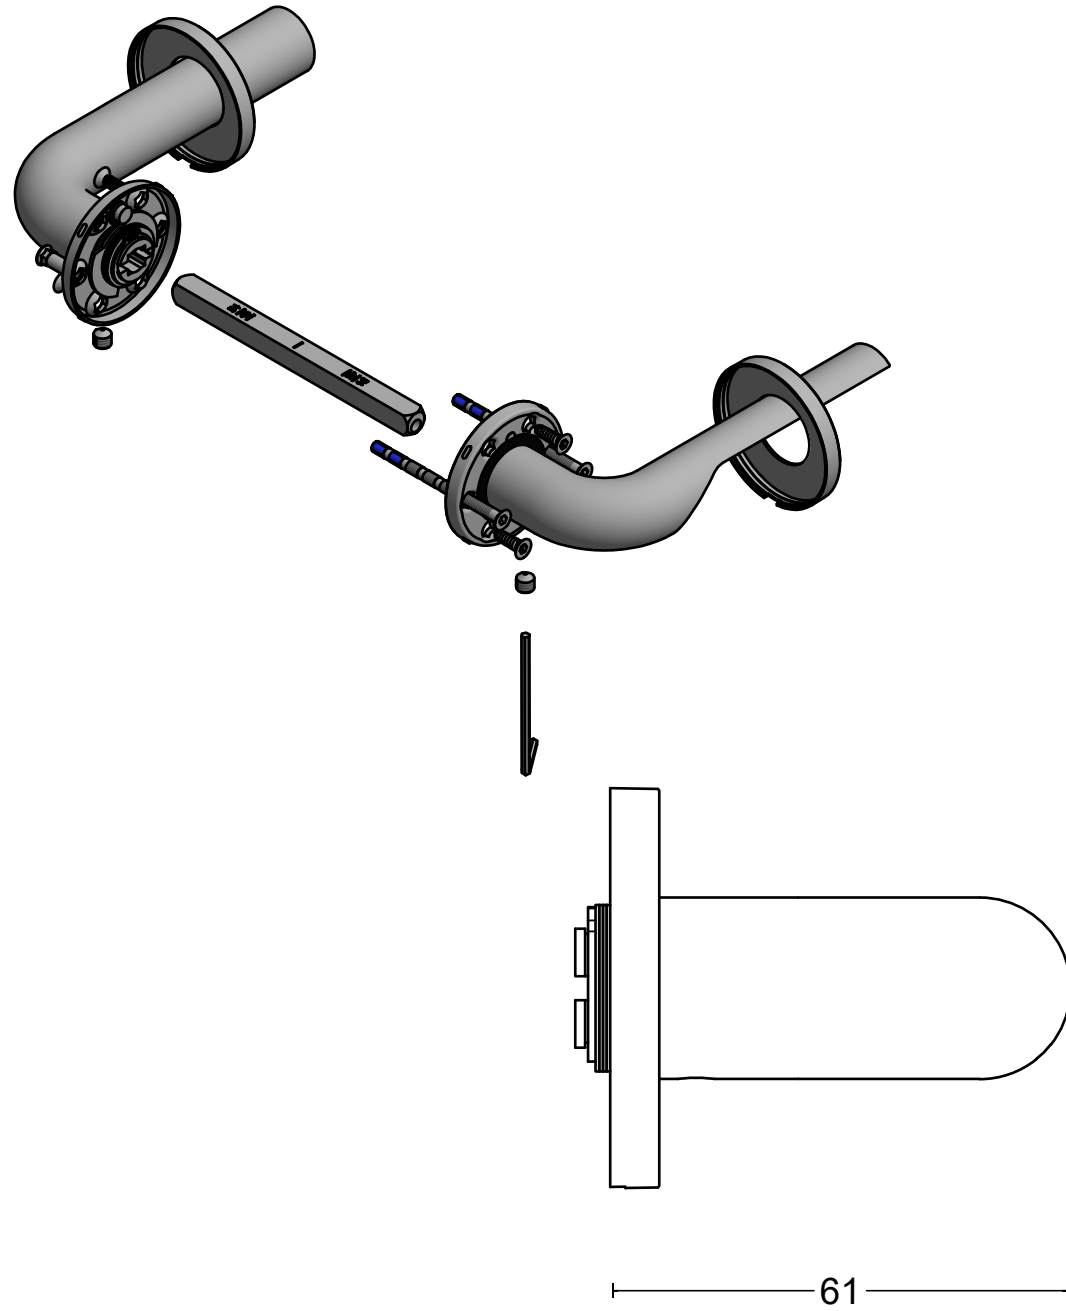

RIVIO GL100G

solid sprung lever handle attached
to rose with stainless steel sub-rose
stainless steel

	FORMANI HOLLAND B.V. EUROPALAAN 12 6199 AB MAASTRICHT-AIRPORT NL T +31 (0)43 308 90 00 INFO@FORMANI.COM WWW.FORMANI.COM	Type :	RIVIO GL100G	Version:	V01
	Formani filename: 4101D001_GL100G_V01.dwg	Description: solid sprung lever handle attached to rose with stainless steel sub-rose stainless steel	Format	A3	
	Drawn by: Semih Aslan				
Creation date: 30-8-2022					