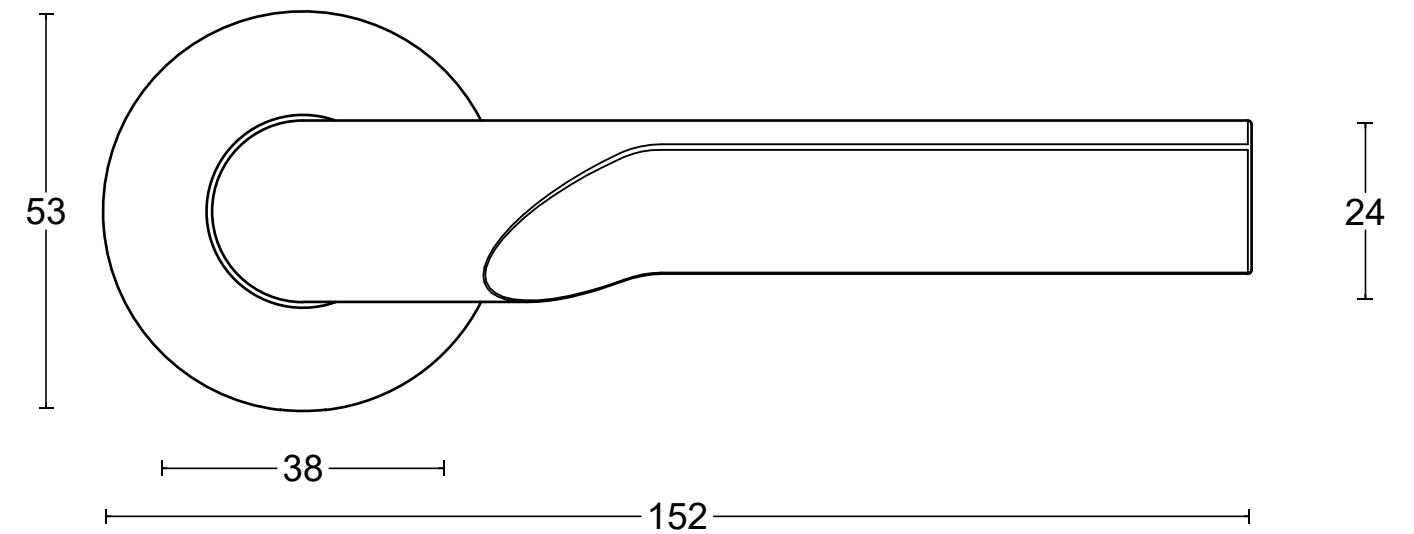

RIVIO GL100G

solid sprung lever handle attached
to rose with stainless steel sub-rose
stainless steel

	FORMANI HOLLAND B.V. EUROPALAAN 12 6199 AB MAASTRICHT-AIRPORT NL T +31 (0)43 308 90 00 INFO@FORMANI.COM WWW.FORMANI.COM	Type :	RIVIO GL100G	Version:	V01
	Formani filename: 4101D001_GL100G_V01.dwg	Description: solid sprung lever handle attached to rose with stainless steel sub-rose stainless steel	Format	A3	
	Drawn by: Semih Aslan				
Creation date: 30-8-2022					