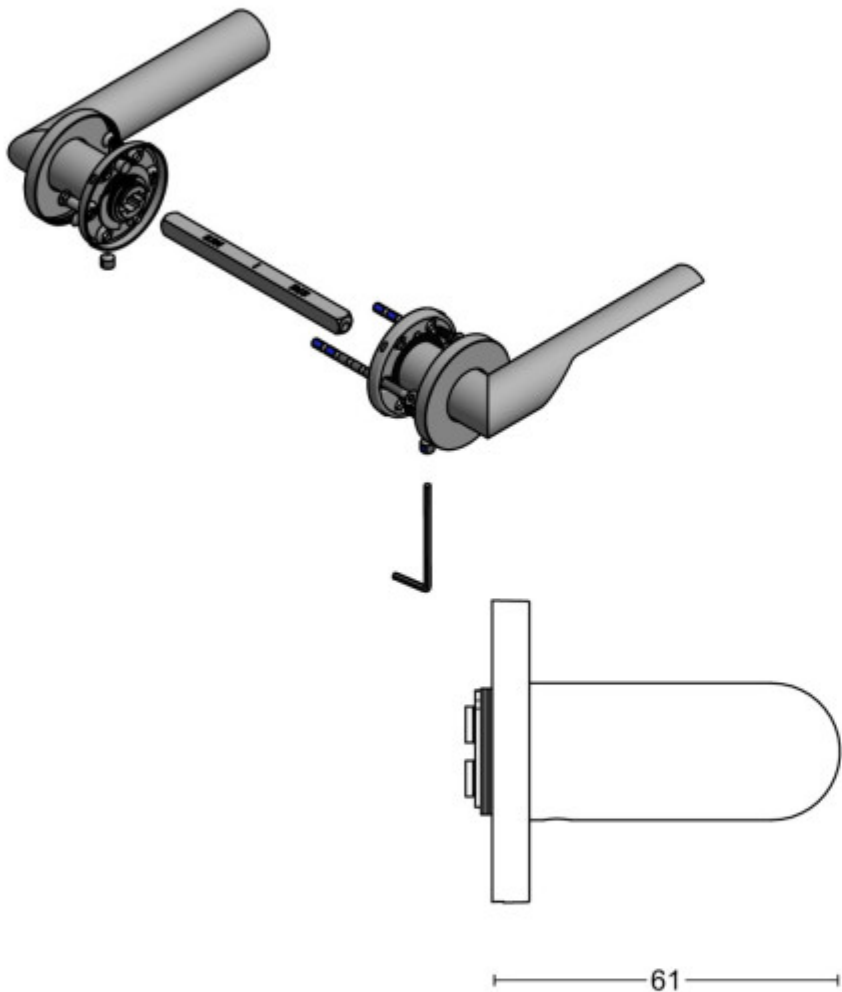

RIVIO GL101G

solid sprung lever handle attached
to rose with stainless steel sub-rose
stainless steel

<p>FORMANI[®]</p> <p>FORMANI HOLLAND B.V. EUROPALAAN 12 6199 AB MAASTRICHT-AIRPORT NL T +31 (0)43 308 90 00 INFO@FORMANI.COM WWW.FORMANI.COM</p>	<p>Type : RIVIO GL101G</p>	<p>Version: V01</p>
<p>Formani filename: 4101D002_GL101G_V01.dwg</p> <p>Drawn by: Semih Aslan</p> <p>Creation date: 31-8-2022</p>	<p>Description: solid sprung lever handle attached to rose with stainless steel sub-rose stainless steel</p>	<p>Format A3</p>