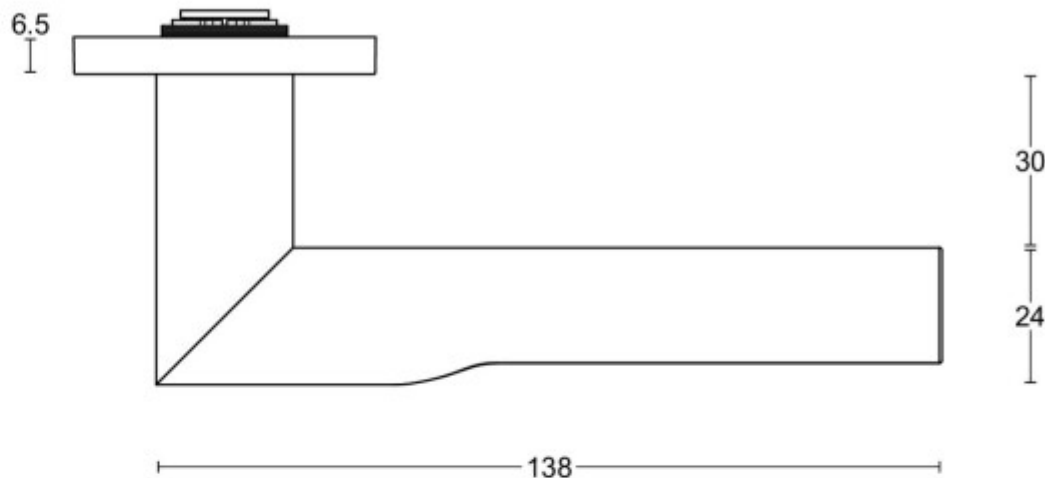

RIVIO GL101G

solid sprung lever handle attached
to rose with stainless steel sub-rose
stainless steel

<p>FORMANI[®]</p> <p>FORMANI HOLLAND B.V. EUROPALAAN 12 6199 AB MAASTRICHT-AIRPORT NL T +31 (0)43 308 90 00 INFO@FORMANI.COM WWW.FORMANI.COM</p>	<p>Type : RIVIO GL101G</p>	<p>Version: V01</p>
<p>Formani filename: 4101D002_GL101G_V01.dwg</p> <p>Drawn by: Semih Aslan</p> <p>Creation date: 31-8-2022</p>	<p>Description: solid sprung lever handle attached to rose with stainless steel sub-rose stainless steel</p>	<p>Format A3</p>