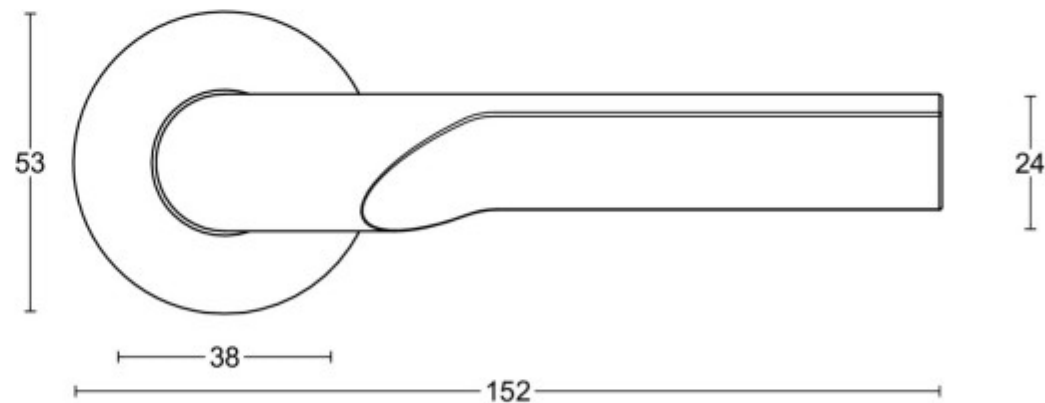

RIVIO GL101G

solid sprung lever handle attached
to rose with stainless steel sub-rose
stainless steel

<p>FORMANI[®]</p> <p>FORMANI HOLLAND B.V. EUROPALAAN 12 6199 AB MAASTRICHT-AIRPORT NL T +31 (0)43 308 90 00 INFO@FORMANI.COM WWW.FORMANI.COM</p>	<p>Type : RIVIO GL101G</p>	<p>Version: V01</p>
<p>Formani filename: 4101D002_GL101G_V01.dwg</p> <p>Drawn by: Semih Aslan</p> <p>Creation date: 31-8-2022</p>	<p>Description: solid sprung lever handle attached to rose with stainless steel sub-rose stainless steel</p>	<p>Format A3</p>