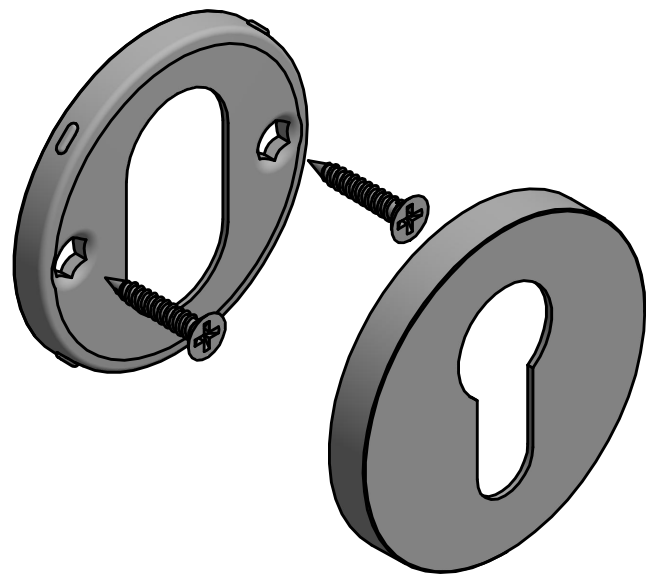

RIVIO GLY53

lever handle accessory
 profile cylinder escutcheon
 stainless steel

<p>FORMANI®</p> <p>FORMANI HOLLAND B.V. EUROPALAAN 12 6199 AB MAASTRICHT-AIRPORT NL T +31 (0)43 308 90 00 INFO@FORMANI.COM WWW.FORMANI.COM</p>	<p>Type :</p> <p>RIVIO GLY53</p>	<p>Version:</p> <p>V01</p>
	<p>Description:</p> <p>lever handle accessory profile cylinder escutcheon stainless steel</p>	<p>Format</p> <p>A3</p>
	<p>Formani filename: 4101Y001_GLY53_V01.dwg</p> <p>Drawn by: Christian Brimbois</p> <p>Creation date: 31-8-2022</p>	