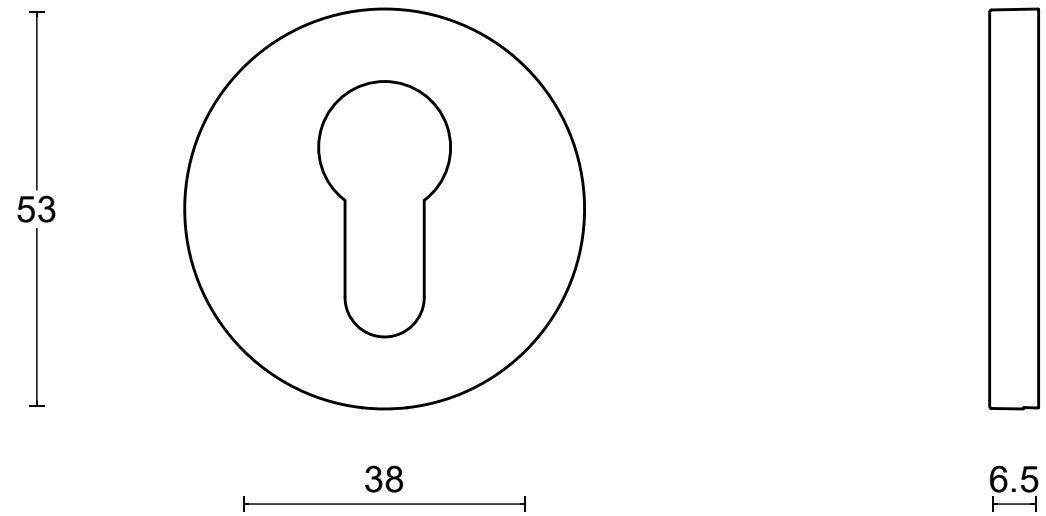

RIVIO GLY53

lever handle accessory
 profile cylinder escutcheon
 stainless steel

<p>FORMANI®</p> <p>FORMANI HOLLAND B.V. EUROPALAAN 12 6199 AB MAASTRICHT-AIRPORT NL T +31 (0)43 308 90 00 INFO@FORMANI.COM WWW.FORMANI.COM</p>	<p>Type :</p> <p>RIVIO GLY53</p>	<p>Version:</p> <p>V01</p>
	<p>Description:</p> <p>lever handle accessory profile cylinder escutcheon stainless steel</p>	<p>Format</p> <p>A3</p>
	<p>Formani filename: 4101Y001_GLY53_V01.dwg</p> <p>Drawn by: Christian Brimbois</p> <p>Creation date: 31-8-2022</p>	