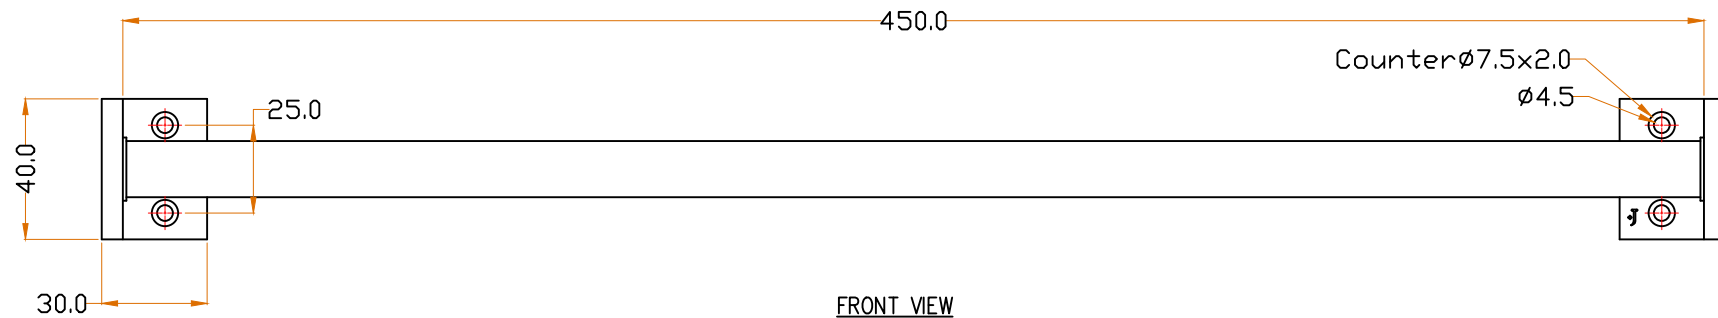

JOLIE®

A timeless touch.

TOP VIEW

FRONT VIEW

MATERIAL	FINISH	SCALE	DESCRIPTION
BRASS	GA ,AB OS ,BK	NTS	Rieu Towel Rod 450mm
PROJN.	UNIT	DATE	ITEM CODE
	MM	23.01.23	J-2218