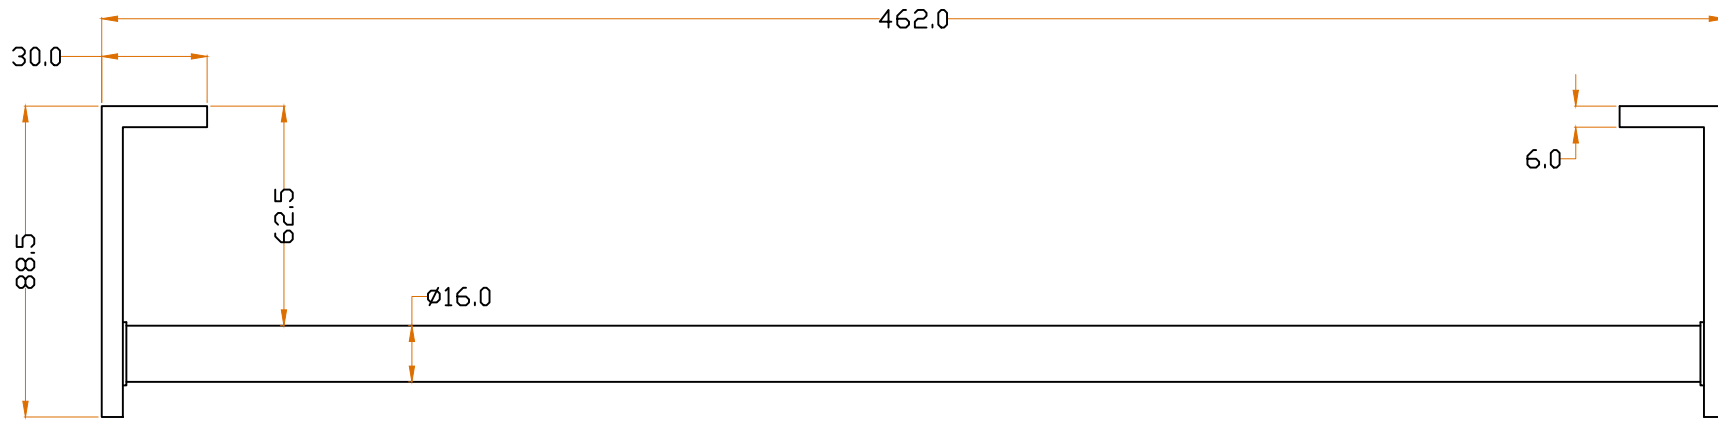

JOLIE®

A timeless touch.

TOP VIEW

FRONT VIEW

MATERIAL	FINISH	SCALE	DESCRIPTION
BRASS	GA ,AB OS ,BK	NTS	Rieu Towel Rod 450mm
PROJN.	UNIT	DATE	ITEM CODE
	MM	23.01.23	J-2218