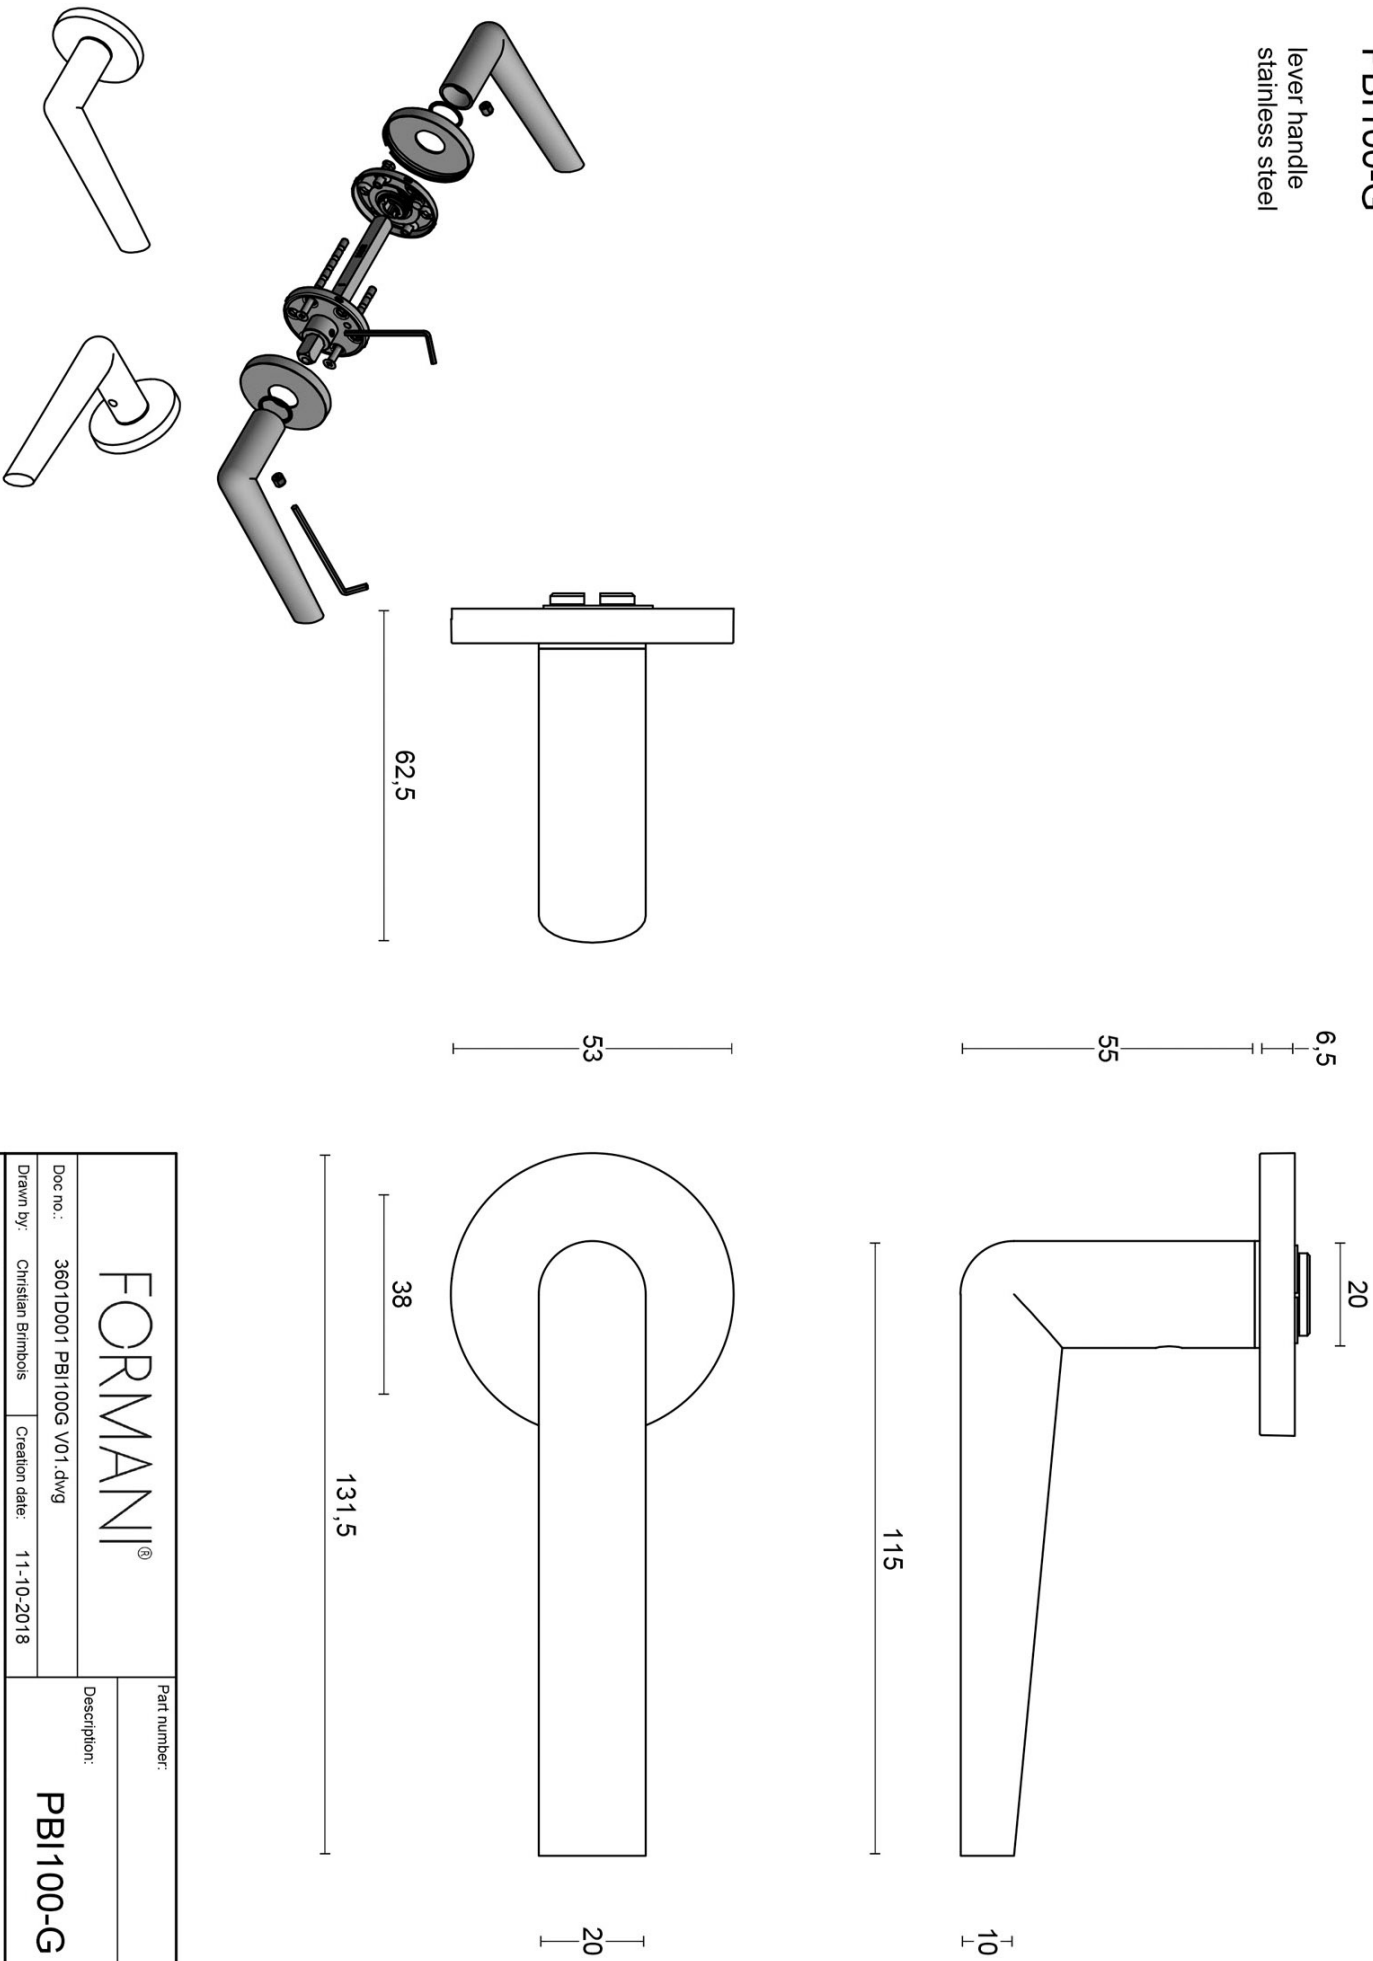

# PBI100-G

lever handle  
stainless steel

<b>FORMANI®</b>		Part number:
Doc no.:	3601D001 PBI100G V01.dwg	Description:
Drawn by:	Christian Brimbois	<b>PBI100-G</b>
Creation date:	11-10-2018	Format:
FORMANI HOLLAND B.V. - EUROPALAAN 12 6199 AB MAASTRICHT-AIRPORT NL T +31 (0)43 308 90 00 INFO@FORMANI.COM FORMANI.COM		<b>A3</b>