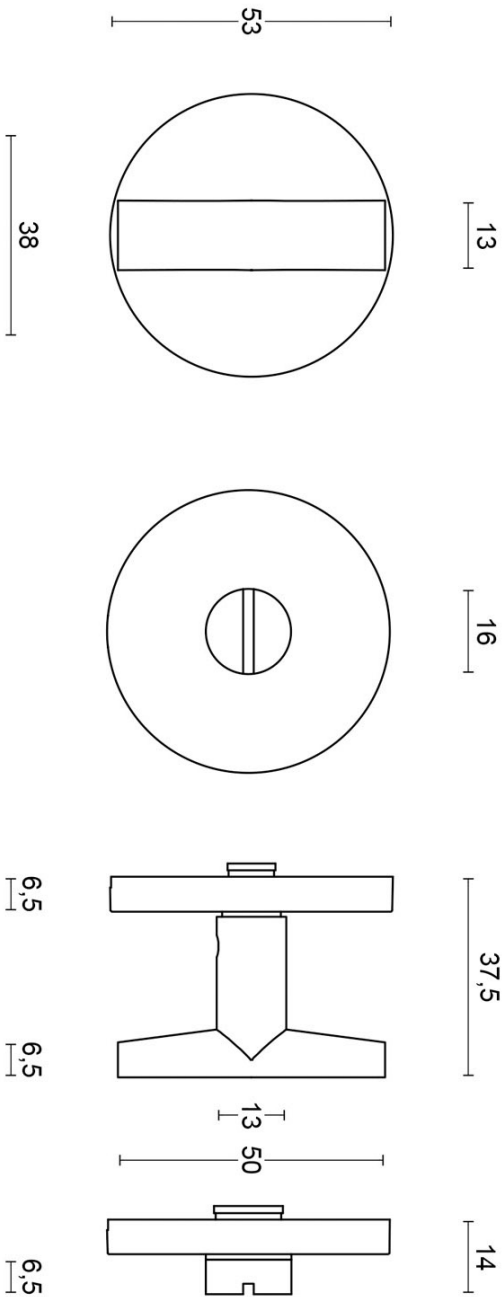

# PBI-WC53

lever handle accessory  
privacy set  
stainless steel

<b>FORMANI®</b>		Part number:		
Doc no.:	3601T001 PBIWC53 UNI V01.dwg	Description:	<b>PBI-WC53</b>	
Drawn by:	Christian Brimbois	Creation date:	7-11-2018	Format:
FORMANI HOLLAND B.V. - EUROPAALAN 12 6199 AB MAASTRICHT-AIRPORT NL. T. +31 (0)43 308 90 00 INFO@FORMANI.COM FORMANI.COM		<b>A3</b>		